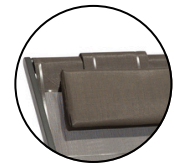

Adjustable Headrest

Frame

Triple Powder Coated Aluminium

Sling

Outstanding Strength, UV Resistant, Quick Drying, Anti-Mould and Anti-Mildew