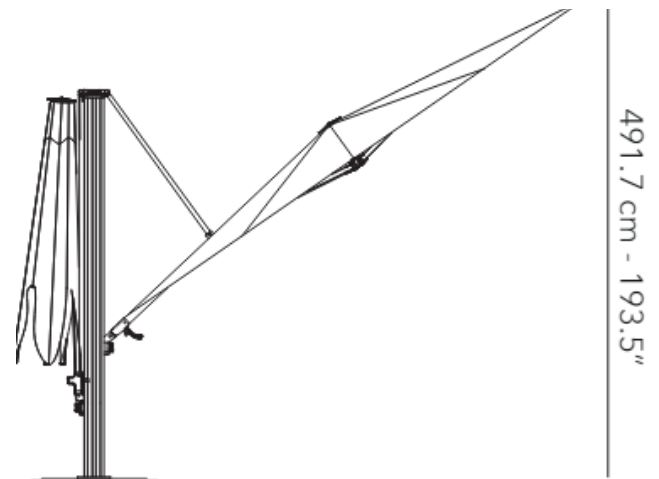

BELGRAVIA CANTILEVER

COLOUR OPTIONS

Base

Stainless Steel: 316 Grade Resistant to Rusting and Scratching

Pole

Aluminium: Heat and Scratch Resistant

Canopy

UV Resistant, 100% Solution Dyed Acrylic

More canopy colours available on request

DETAILS

Height: 291cm / 114.5"

Width (1 Side Open): 300cm / 118.1"

Width (both sides open): 600cm / 236.2"

Depth (1 Side Open): 300cm / 118.1"

Depth (both sides open): 600cm / 236.2"

Weight: 86.5kg / 190.7lbs

Base Weight: 300kg / 661lbs

Lead Time: 4-6 weeks

Base Height: 5.5cm / 2.2"

Base Width: 123cm / 48.4"

Base Depth: 123cm / 48.4"

TRIPLE POWDER COATED

LOW MAINTENANCE

EXCLUSIVELY FOR COMMERCIAL

MARINE-GRADE

491.7 cm - 193.5"