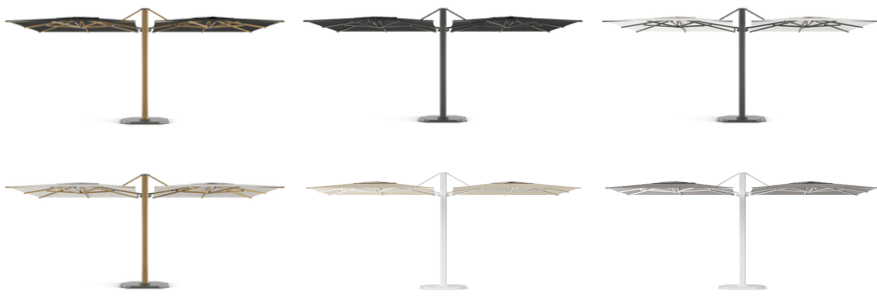

BELGRAVIA CANTILEVER

COLOUR OPTIONS

Base

Stainless Steel: 316 Grade Resistant to Rusting and Scratching

Pole

Aluminium: Heat and Scratch Resistant

Canopy

UV Resistant, 100% Solution Dyed Acrylic

More canopy colours available on request

DETAILS

Height: 291cm / 114.5"

Width (1 Side Open): 300cm / 118.1"

Width (both sides open): 600cm / 236.2"

Depth (1 Side Open): 300cm / 118.1"

Depth (both sides open): 600cm / 236.2"

Weight: 86.5kg / 190.7lbs

Base Weight: 300kg / 661lbs

Lead Time: 4-6 weeks

Base Height: 5.5cm / 2.2"

Base Width: 123cm / 48.4"

Base Depth: 123cm / 48.4"

TRIPLE POWDER COATED

LOW MAINTENANCE

EXCLUSIVELY FOR COMMERCIAL

MARINE-GRADE

491.7 cm - 193.5"