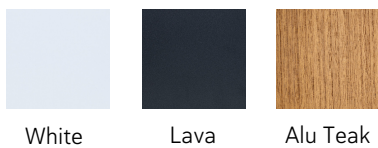

BELGRAVIA CANTILEVER

COLOUR OPTIONS

Base

Stainless Steel: 316 Grade Resistant to Rusting and Scratching

Pole

Aluminium: Heat and Scratch Resistant

Canopy

UV Resistant, 100% Solution Dyed Acrylic