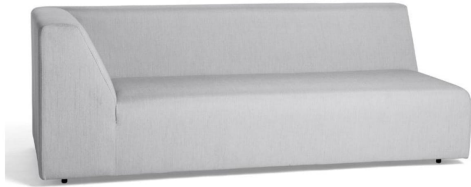

# UNIT RIGHT CORNER DOUBLE SEAT **akula**

### DIMENSIONS

Height	27.6" / 70cm
Width	77.6" / 197cm
Depth	36.2" / 92cm
Arm Height	27.6" / 70cm
Seat Height	15" / 38cm

VOLUME	1.26m <sup>3</sup>
--------	--------------------

WEIGHT	33.2kg / 73.2lbs
--------	------------------

## PRODUCT DESCRIPTION

A right corner double seat, designed with both modularity and comfort in mind, featuring an upholstered finish in water-resistant fabric and offering flexibility in arrangement.

MADE TO ORDER