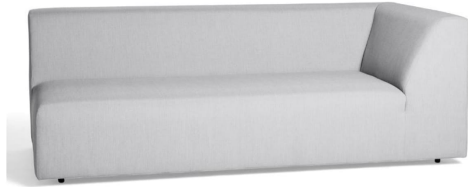

Product Code 70056

UNIT LEFT CORNER DOUBLE SEAT **akula**

DETAILS

DIMENSIONS

Height	27.6" / 70cm
Width	77.6" / 197cm
Depth	36.2" / 92cm
Arm Height	27.6" / 70cm
Seat Height	15" / 38cm

VOLUME 1.26m³

WEIGHT 33.2kg / 73.2lbs

STOCKED FINISHES

Lava & Oyster

PRODUCT DESCRIPTION

A left corner double seat, designed with both modularity and comfort in mind, featuring an upholstered finish in water-resistant fabric and offering flexibility in arrangement.

MADE TO ORDER

MODULAR

QUICK DRY SYSTEM

ADJUSTABLE FEET

CONNECTING DEVICE

CUSHION INCLUDED