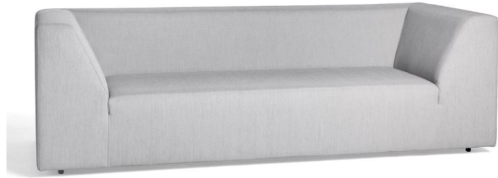

Product Code 70008

UNIT 3 SEATER SOFA

akula

DETAILS

DIMENSIONS

Height	27.6" / 70cm
Width	88.6" / 225cm
Depth	36.2" / 92cm
Arm Height	27.6" / 70cm
Seat Height	15" / 38cm

VOLUME	1.44m ³
--------	--------------------

WEIGHT	39.2kg / 86.4lbs
--------	------------------

STOCKED FINISHES

Lava & Oyster

PRODUCT DESCRIPTION

A 3 seater sofa, designed with both modularity and comfort in mind, featuring an upholstered finish in water-resistant fabric and offering flexibility in arrangement.

MADE TO ORDER

QUICK DRY SYSTEM

ADJUSTABLE FEET

CUSHION INCLUDED