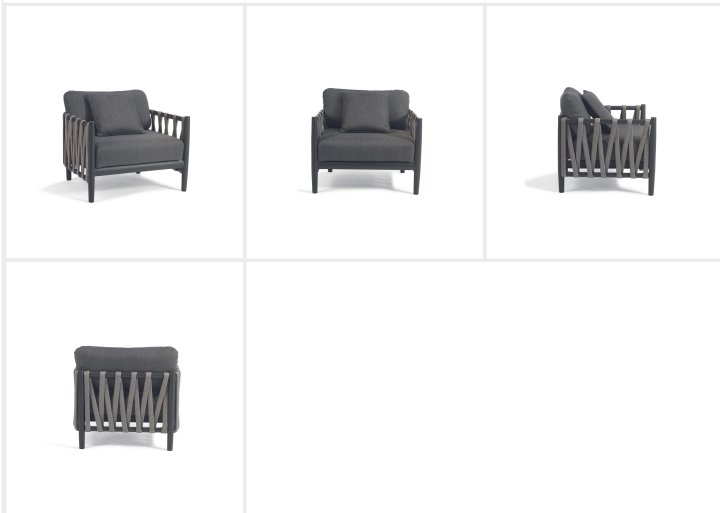

### DIMENSIONS

Height	30.3"/ 77cm
Width	32.7"/ 83cm
Depth	28.7"/ 73cm
Arm Height	24"/ 61cm
Seat Height	22.8"/ 58cm
Cushion Thickness	6.7"/ 17cm

VOLUME 0.42m3

WEIGHT 22.3kg / 49.2lbs

## PRODUCT DESCRIPTION

An elegant lounge chair featuring minimalist framework, gracefully intertwined with robust outdoor olefin ropes. Accompanied by a cushion for enhanced comfort, this piece is an outdoor lounge experience.