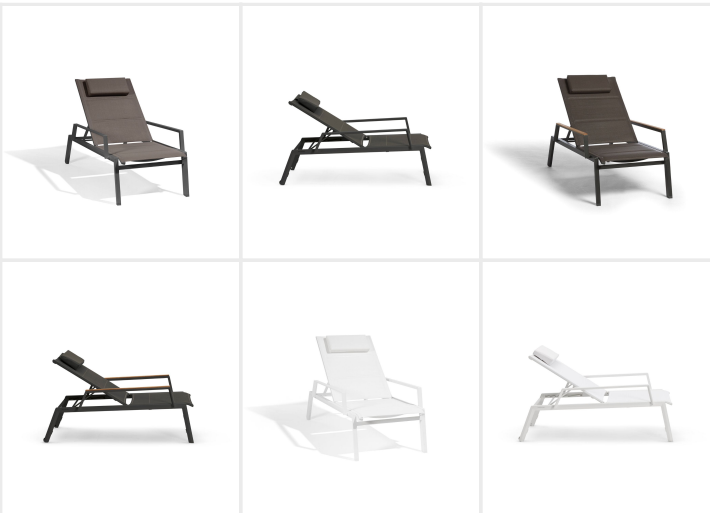

Product Code 40010A

SELECTA BEACH CHAIR

akula

DETAILS

DIMENSIONS

Height	18.7" / 48cm
Width	28.7" / 73cm
Depth	51.2" / 130cm
Arm Height	18.7" / 48cm
Seat Height	13" / 33cm

VOLUME	3m3
--------	-----

WEIGHT	11.8kg / 26lbs
--------	----------------

STOCKED FINISHES

Lava & Quartz Double Sling

White & White Single Sling

White & Sand Single Sling

PRODUCT DESCRIPTION

A beach chair providing an adjustable back and headrest, with the option to integrate refined teak arms. Combining a durable aluminium frame with comfortable sling, this piece is perfect for resorts, hotels, and upscale lounging areas.

STACKABLE CHAIRS

QUICK DRY SYSTEM

ADJUSTABLE HEADREST

USE WITHOUT CUSHION

OPTIONAL TEAK

PADDED SLING