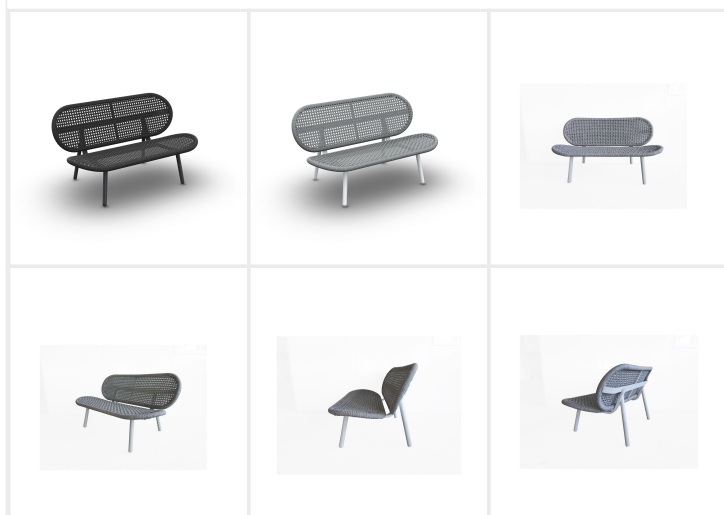

Product Code KJ13240

NEVIS 2 SEATER SOFA

akula

DETAILS

DIMENSIONS

Height	29.1"/ 74cm
Width	50.4"/ 128cm
Depth	28.3"/ 72cm
Seat Height	16.1"/ 41cm

VOLUME	0.68m3
--------	--------

WEIGHT	11.9kg / 26.2lbs
--------	------------------

STOCKED FINISHES

Lava & Slate

White & Cloud Grey

PRODUCT DESCRIPTION

A 2 seater sofa accentuated by its detailed rope weaving, delivering the ultimate seating shape and comfort without the need for cushions.

USE WITHOUT
CUSHION