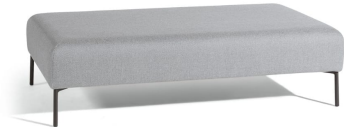

Product Code 71058

COAST LARGE FOOTREST

akula

DETAILS

DIMENSIONS

Height	15" / 38cm
Width	57.5" / 146cm
Depth	33.9" / 86cm

VOLUME	0.38m3
--------	--------

WEIGHT	20.4kg / 45lbs
--------	----------------

STOCKED FINISHES

Lava & Silver

PRODUCT DESCRIPTION

A plush large footrest offering unparalleled luxury, comfort, and durability that's perfectly suited for high-traffic environments.

MODULAR

QUICK DRY
SYSTEM

CONNECTING
DEVICE

USE WITHOUT
CUSHION