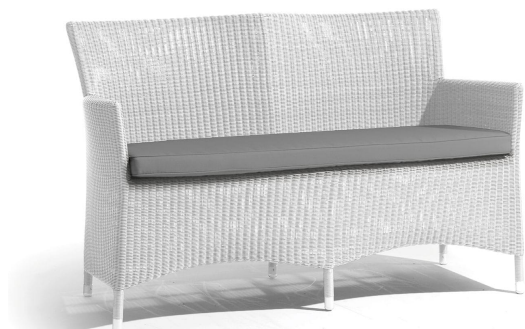

Product Code 81004

ATLAS 2 SEATER SOFA

akula

DETAILS

DIMENSIONS

Height	33.9" / 86cm
Width	55.5" / 141cm
Depth	24.4" / 62cm
Arm Height	26.4" / 67cm
Seat Height	17.3" / 44cm
Cushion Thickness	2" / 5cm

VOLUME 0.69m3

WEIGHT 11.6kg / 25.6lbs

STOCKED FINISHES

Grey White & Basalt Grey

Desert & Basalt Grey

PRODUCT DESCRIPTION

A wicker two seater sofa with a high back and optional quick-dry foam cushions, perfect for creating a cosy outdoor setting.

MADE TO ORDER

QUICK DRY SYSTEM

OPTIONAL CUSHION