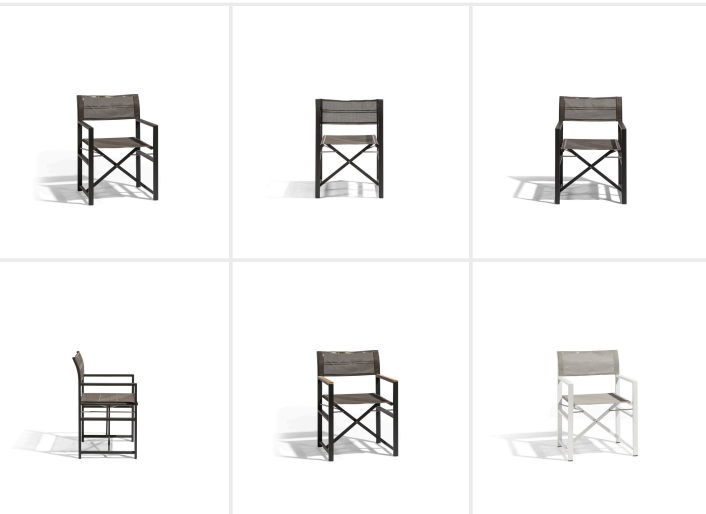

STOCKED FINISHES

Lava & Quartz Sling

White and Sand Sling

White and White Sling

PRODUCT DESCRIPTION

A foldable chair featuring a sling seat and back, designed for effortless storage and transport.