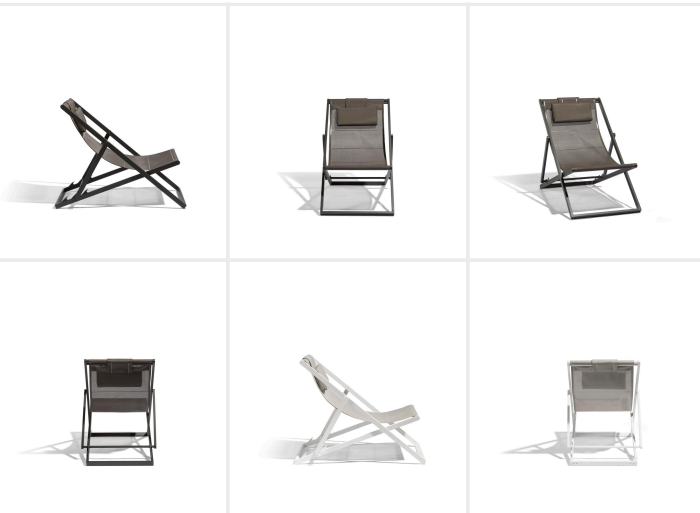

# ALEXA FOLDING BEACH CHAIR

### STOCKED FINISHES

Lava & Quartz Sling

White and Sand Sling

White and White Sling

## PRODUCT DESCRIPTION

A foldable chair featuring a sling seat and back with an adjustable headrest, a modern and durable solution for comfortable seating anywhere.

ADJUSTABLE  
HEADREST